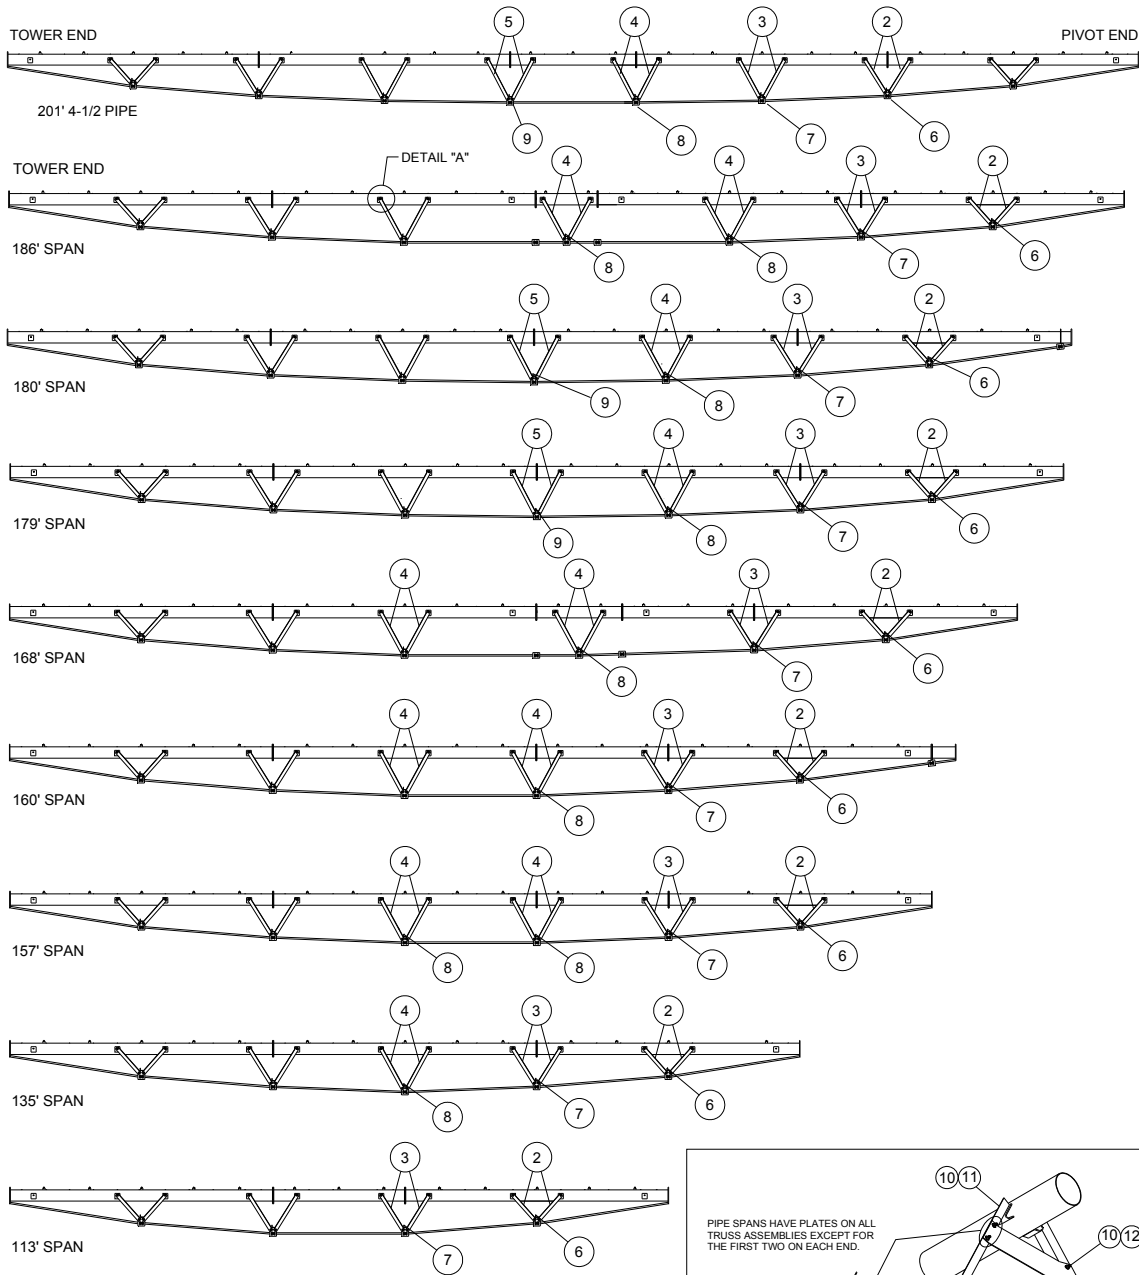

Pivot Spans

Truss Assembly, 5-9/16" Pipe

Pivot Spans

Truss Assembly, 5-9/16" Pipe (continued)

Ref.	Original Part No.	Substitute Part No.	Description
1	03-0499-8		Plate, Truss Angle, 5-9/16"
2	03-6709-4		Brace, Truss, 63-1/2"
3	03-6710-2		Brace, Truss, 81-1/4"
4	03-6711-0		Brace, Truss, 97-3/4"
5	03-6712-8		Brace, Truss, 101-3/4"
6	03-6713-6		Tie, Truss, 62-1/2"
7	03-6714-4		Tie, Truss, 95-1/2"
8	03-6715-1		Tie, Truss, 123-1/2"
9	03-6716-9		Tie, Truss, 129-1/2"
10	06-0804-2		Screw, 1/2-13 x 1-1/4", Hex, Gr. 5
11	06-2418-9		Nut, 1/2-13, Lock
12	11-4529-1		Nut, 1/2-13, Flange, Toplock
13	03-6719-3		Bracket, Truss Mount