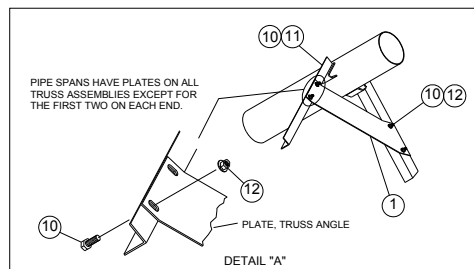

Pivot Spans

Truss Assembly, 5-9/16" Pipe

Pivot Spans

Truss Assembly, 5-9/16" Pipe (continued)

Ref.	Original Part No.	Substitute Part No.	Description
1	03-0499-8		Plate, Truss Angle, 5-9/16"
2	03-6709-4		Brace, Truss, 63-1/2"
3	03-6710-2		Brace, Truss, 81-1/4"
4	03-6711-0		Brace, Truss, 97-3/4"
5	03-6712-8		Brace, Truss, 101-3/4"
6	03-6713-6		Tie, Truss, 62-1/2"
7	03-6714-4		Tie, Truss, 95-1/2"
8	03-6715-1		Tie, Truss, 123-1/2"
9	03-6716-9		Tie, Truss, 129-1/2"
10	06-0804-2		Screw, 1/2-13 x 1-1/4", Hex, Gr. 5
11	06-2418-9		Nut, 1/2-13, Lock
12	11-4529-1		Nut, 1/2-13, Flange, Toplock
13	03-6719-3		Bracket, Truss Mount