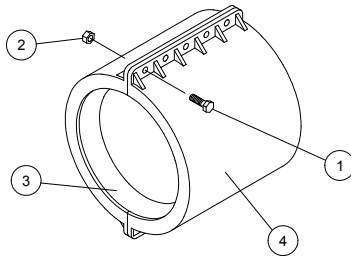

Pivot Joints

Split Coupler, 5-9/16"

Ref.	Original Part No.	Substitute Part No.	Description
1	06-0802-6		Screw, 5/16-18 x 1", Hex
2	06-0822-4		Nut, 5/16-18, Hex
3	06-3256-2		Coupler, 5-9/16", Split x 6" Long
4	06-3257-0		Gasket, Boot, Zim, 5-9/16 x 5.63 Lg

Coupler, Split, 6-5/8"

Ref.	Original Part No.	Substitute Part No.	Description
1	06-0802-6		Screw, 5/16-18 x 1", Hex
2	06-0822-4		Nut, 5/16-18, Hex
3	06-4490-6		Gasket, Boot, Zim, 6-5/8" x 7.12" Lg
4	06-4491-4		Coupler, Half, Zim, 6-5/8 x 7-1/2"

Coupler, Split, 8"

Ref.	Original Part No.	Substitute Part No.	Description
1	06-0802-6		Screw, 5/16-18 x 1", Hex
2	06-0822-4		Nut, 5/16-18, Hex
3	06-2087-2		Gasket, Boot, Zim, 8" x 8-3/8" Long