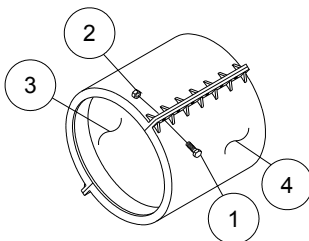

Pivot Joints

Split Coupler, 5-9/16"

Ref.	Original Part No.	Substitute Part No.	Description
1	06-0802-6		Screw, 5/16-18 x 1", Hex
2	06-0822-4		Nut, 5/16-18, Hex
3	06-3256-2		Coupler, 5-9/16", Split x 6" Long
4	06-3257-0		Gasket, Boot, Zim, 5-9/16 x 5.63 Lg

Coupler, Split, 6-5/8"

Ref.	Original Part No.	Substitute Part No.	Description
1	06-0802-6		Screw, 5/16-18 x 1", Hex
2	06-0822-4		Nut, 5/16-18, Hex
3	06-4490-6		Gasket, Boot, Zim, 6-5/8" x 7.12" Lg
4	06-4491-4		Coupler, Half, Zim, 6-5/8 x 7-1/2"

Coupler, Split, 8"

Ref.	Original Part No.	Substitute Part No.	Description
1	06-0802-6		Screw, 5/16-18 x 1", Hex
2	06-0822-4		Nut, 5/16-18, Hex
3	06-2087-2		Gasket, Boot, Zim, 8" x 8-3/8" Long