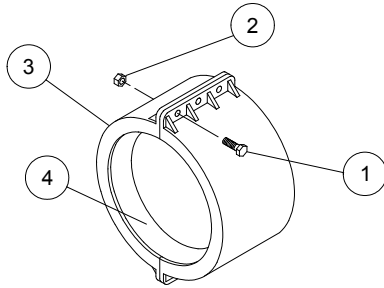

Pivot Joints

Split Coupler, 5-9/16"

Ref.	Original Part No.	Substitute Part No.	Description
1	06-0802-6		Screw, 5/16-18 x 1", Hex
2	06-0822-4		Nut, 5/16-18, Hex
3	06-3256-2		Coupler, 5-9/16", Split x 6" Long
4	06-3257-0		Gasket, Boot, Zim, 5-9/16 x 5.63 Lg

Coupler, Split, 6-5/8"

Ref.	Original Part No.	Substitute Part No.	Description
1	06-0802-6		Screw, 5/16-18 x 1", Hex
2	06-0822-4		Nut, 5/16-18, Hex
3	06-4490-6		Gasket, Boot, Zim, 6-5/8" x 7.12" Lg
4	06-4491-4		Coupler, Half, Zim, 6-5/8 x 7-1/2"

Coupler, Split, 8"

Ref.	Original Part No.	Substitute Part No.	Description
1	06-0802-6		Screw, 5/16-18 x 1", Hex
2	06-0822-4		Nut, 5/16-18, Hex
3	06-2087-2		Gasket, Boot, Zim, 8" x 8-3/8" Long