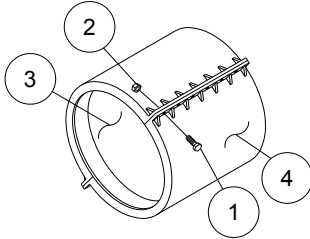

Pivot Joints

| | | | |
|---|-----------|--|----------------------------|
| 4 | 06-2100-3 | | Coupler, Half, 8" x 8-3/4" |
|---|-----------|--|----------------------------|

Coupler, Split, 8-5/8"

| Ref. | Original Part No. | Substitute Part No. | Description |
|------|-------------------|---------------------|---|
| 1 | 06-0802-6 | | Screw, 5/16-18 x 1", Hex |
| 2 | 06-0822-4 | | Nut, 5/16-18, Hex |
| 3 | 14-4313-0 | | Gasket, Boot, Zim, 8-5/8" x 8-3/8" Long |
| 4 | 14-4314-0 | | Coupler, Half, 8-5/8" x 8-3/4" |

Joint, Pivot End, 6-5/8" w/2" Outlet, Volume Gun, Wastewater

11-0117-9 JOINT, PIVOT, END, SOLID

11-0118-7 JOINT, PIVOT, END, SWIVEL

| Ref. | Original Part No. | Substitute Part No. | Description |
|------|-------------------|---------------------|--|
| 1 | 11-0117-9 | | Joint, Pivot End, Solid, 6-5/8" w/2" Outlet |
| 2 | 11-0118-7 | | Joint, Pivot End, Swivel, 6-5/8" w/2" Outlet |