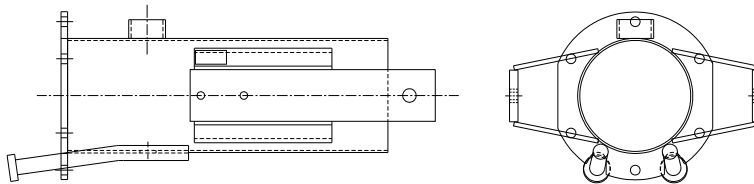

Pivot Joints

| | | | |
|---|-----------|--|----------------------------|
| 4 | 06-2100-3 | | Coupler, Half, 8" x 8-3/4" |
|---|-----------|--|----------------------------|

Coupler, Split, 8-5/8"

| Ref. | Original Part No. | Substitute Part No. | Description |
|------|-------------------|---------------------|---|
| 1 | 06-0802-6 | | Screw, 5/16-18 x 1", Hex |
| 2 | 06-0822-4 | | Nut, 5/16-18, Hex |
| 3 | 14-4313-0 | | Gasket, Boot, Zim, 8-5/8" x 8-3/8" Long |
| 4 | 14-4314-0 | | Coupler, Half, 8-5/8" x 8-3/4" |

Joint, Pivot End, 6-5/8" w/2" Outlet, Volume Gun, Wastewater

11-0117-9 JOINT, PIVOT, END, SOLID

11-0118-7 JOINT, PIVOT, END, SWIVEL

| Ref. | Original Part No. | Substitute Part No. | Description |
|------|-------------------|---------------------|--|
| 1 | 11-0117-9 | | Joint, Pivot End, Solid, 6-5/8" w/2" Outlet |
| 2 | 11-0118-7 | | Joint, Pivot End, Swivel, 6-5/8" w/2" Outlet |