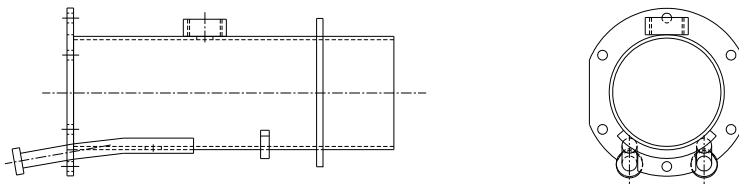

Pivot Joints

| | | | |
|---|-----------|--|----------------------------|
| 4 | 06-2100-3 | | Coupler, Half, 8" x 8-3/4" |
|---|-----------|--|----------------------------|

Coupler, Split, 8-5/8"

| Ref. | Original Part No. | Substitute Part No. | Description |
|------|-------------------|---------------------|---|
| 1 | 06-0802-6 | | Screw, 5/16-18 x 1", Hex |
| 2 | 06-0822-4 | | Nut, 5/16-18, Hex |
| 3 | 14-4313-0 | | Gasket, Boot, Zim, 8-5/8" x 8-3/8" Long |
| 4 | 14-4314-0 | | Coupler, Half, 8-5/8" x 8-3/4" |

Joint, Pivot End, 6-5/8" w/2" Outlet, Volume Gun, Wastewater

11-0117-9 JOINT, PIVOT, END, SOLID

11-0118-7 JOINT, PIVOT, END, SWIVEL

| Ref. | Original Part No. | Substitute Part No. | Description |
|------|-------------------|---------------------|--|
| 1 | 11-0117-9 | | Joint, Pivot End, Solid, 6-5/8" w/2" Outlet |
| 2 | 11-0118-7 | | Joint, Pivot End, Swivel, 6-5/8" w/2" Outlet |