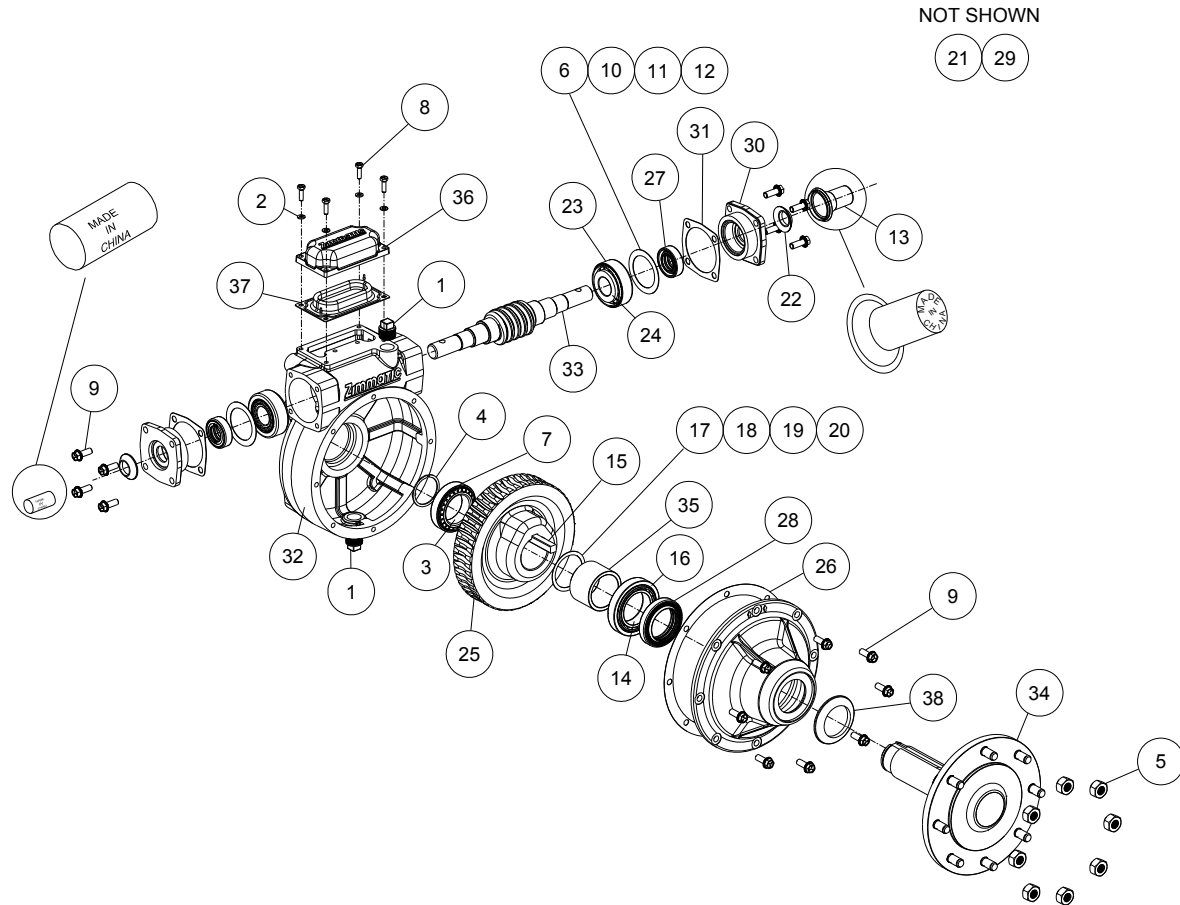

Gearboxes

Gearbox, Non-Tow, AT, 13-9953-0

(After Oct. 2010 Serial #LA9909)

Ref.	Original Part No.	Substitute Part No.	Description
1	06-1490-9		Plug, 3/4 NPT
2	06-1510-4		Washer, Lock Hel Spring 1/4" Zn
3	6-2104-5		Cone, Bearing, LM104949, C103
4	6-2109-4		Ring, Snap, Gearbox
5	6-2154-0		Nut, 9/16-18, Wheel, Lug
6	6-4669-5		Shim, Input, .020
7	6-4686-9		Cup, Bearing, LM104911
8	10-2985-9		Screw, 1/4 - 20 x 3/4, Hx, Gr 5
9	10-7045-7		Screw, 3/8 - 16 x 1, Hex Flange
10	10-9233-7	N/A	Shim, Bearing, Input, .005
11	10-9234-5		Shim, Bearing, Input, .007
12	10-9235-2		Shim, Bearing, Input, .010
13	11-1225-9		Shaft Protector
14	11-2558-2		Cone, Bearing 2-1/4" 387A
15	11-2561-6		Key, Chamfered
16	11-2559-0		Bearing, Cup, 382A
17	11-5934-2		Shim, Bearing, Output, 0.006
18	11-5935-9		Shim, Bearing, Output, 0.010
19	11-5936-7		Shim, Bearing, Output, 0.015

Ref.	Original Part No.	Substitute Part No.	Description
20	11-5937-5		Shim, Bearing, Output, 0.020
21	11-5938-3		Plug, Caplug #3x
22	11-5985-4		Seal, Face Rubber 1"
23	12-0443-0		Cup, Bearing, 3.00 OD, HM89410
24	12-0440-0		Cone, Bearing, 1.250 ID, HM89440
25	12-0448-0		Gear, Bull, 50:1, 2-1/4" ID
26	12-0449-0		Gasket, Cover, Gearbox
27	12-0686-0		Seal, Oil, 1.063 Cartridge
28	12-0688-0		Seal, Oil, 2.250 Cartridge
29	14-5272-0		Cover, AT Gearbox
30	14-5273-0		Cap, End, AT Gearbox
31	14-5274-0		Gasket, End Cap, AT Gearbox
32	14-5275-0		Housing, AT Gearbox
33	12-0442-0		Shaft, Worm
34	14-5278-0		Shaft Assy, Output, Welded, 2-1/4"
35	14-5279-0		Spacer, AT Gearbox, 2 1/4" ID
36	14-5280-0		Cover, Exp, Chamber, AT G.B.
37	14-5281-0		Diaphragm, AT Gearbox
38	14-5277-0		Seal, Face, 2-1/4" Shaft