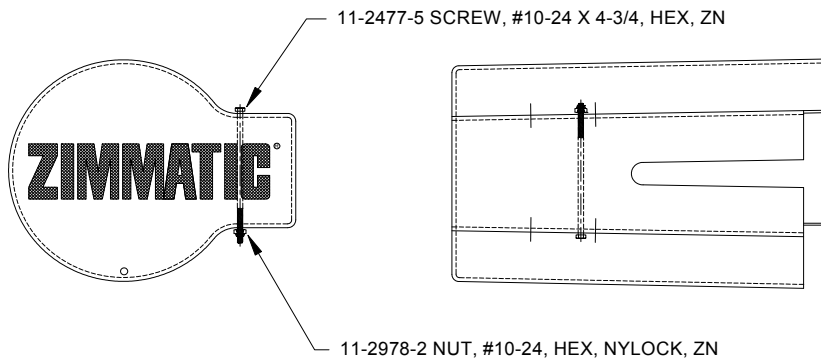

Center Drives

Lindsay Gear Oil Replacement

Ref.	Original Part No.	Substitute Part No.	Description
1	06-4765-1		Oil, Gear 80W90 GL-4, 5 Gal.
2	06-4766-9		Oil, Gear 80W90 GL-4, 55 Gal.
3	06-4767-7		Oil, Gear 20W GL-4, 5 Gal.
4	06-4768-5		Oil, Gear 20W GL-4, 55 Gal.
5	11-3131-7		Oil, Gear, 85W-140, GL-5, 2-1/2 Gal.
6	15-0100-0		Oil, Gear, 85W-140, GL-5, 5 Gal.
7	97-0650-8		Oil, Gear, 85W-140, GL-5, 55 Gal.

Motor Cover

Ref.	Original Part No.	Substitute Part No.	Description
1	11-2553-3		Cover, Motor w/Hardware and Decal
2	11-2477-5		Screw, #10-24 x 4-3/4", Hex
3	11-2978-2		Nut, #10-24, Hex, Nylock, Zn

Z-Vent, Plastic, 1/4"

NOTE: Must be ordered in multiples of 100.

Ref.	Original Part No.	Substitute Part No.	Description
1	14-2883-0		Z-Vent, Plastic, 1/4"